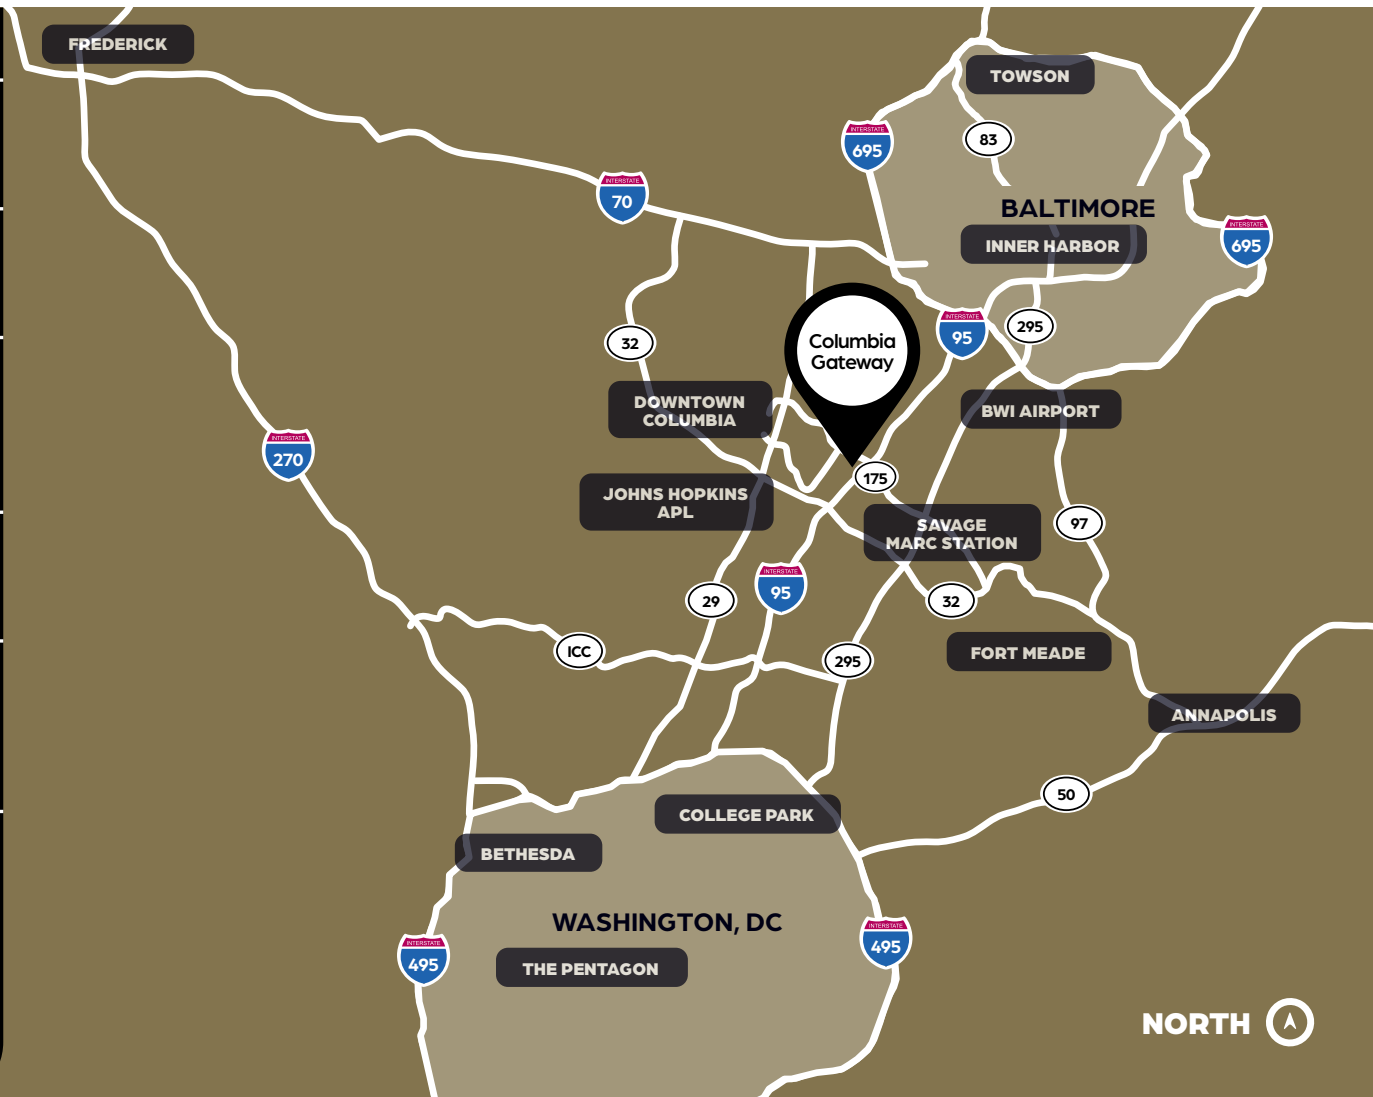

# Columbia Gateway: Strategic Location

Situated Between Baltimore + Washington, DC  
Directly Adjacent to I-95 // 7 Miles to Fort Meade

Annapolis  
25 minutes

Bethesda  
30 minutes

BWI Airport  
12 minutes

College Park  
25 minutes

Downtown  
Columbia  
10 minutes

Fort Meade  
15 minutes

Frederick  
45 minutes

Inner Harbor  
16 minutes

Johns Hopkins  
APL  
12 minutes

The Pentagon  
40 minutes

Savage  
MARC Station  
10 minutes

# Surrounding Amenities

70 restaurants // 7 hotels // 1.5 mile radius

80+  
All Within  
1.5 Mile  
Radius

# Soundtrack Neighborhood

6940 + 6950 Columbia Gateway Drive