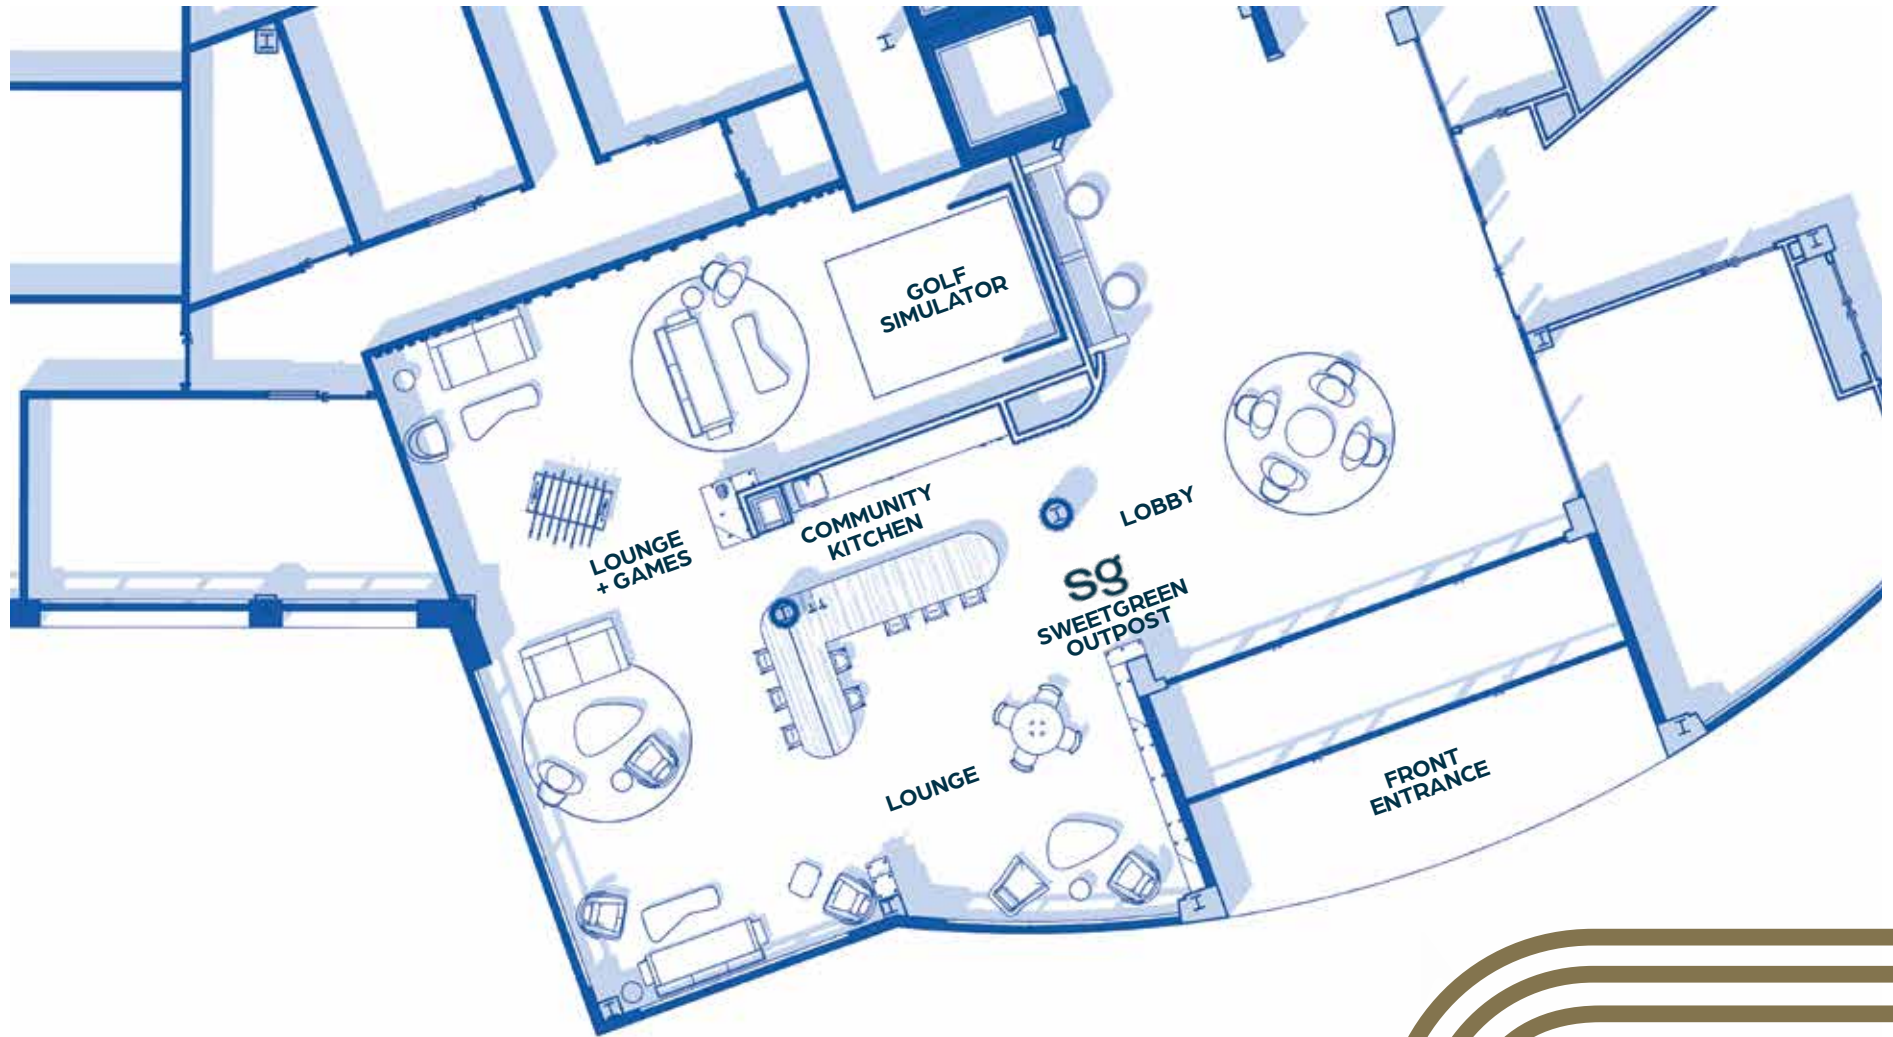

# Cassette: Amenity Plan

6940 Columbia Gateway Drive