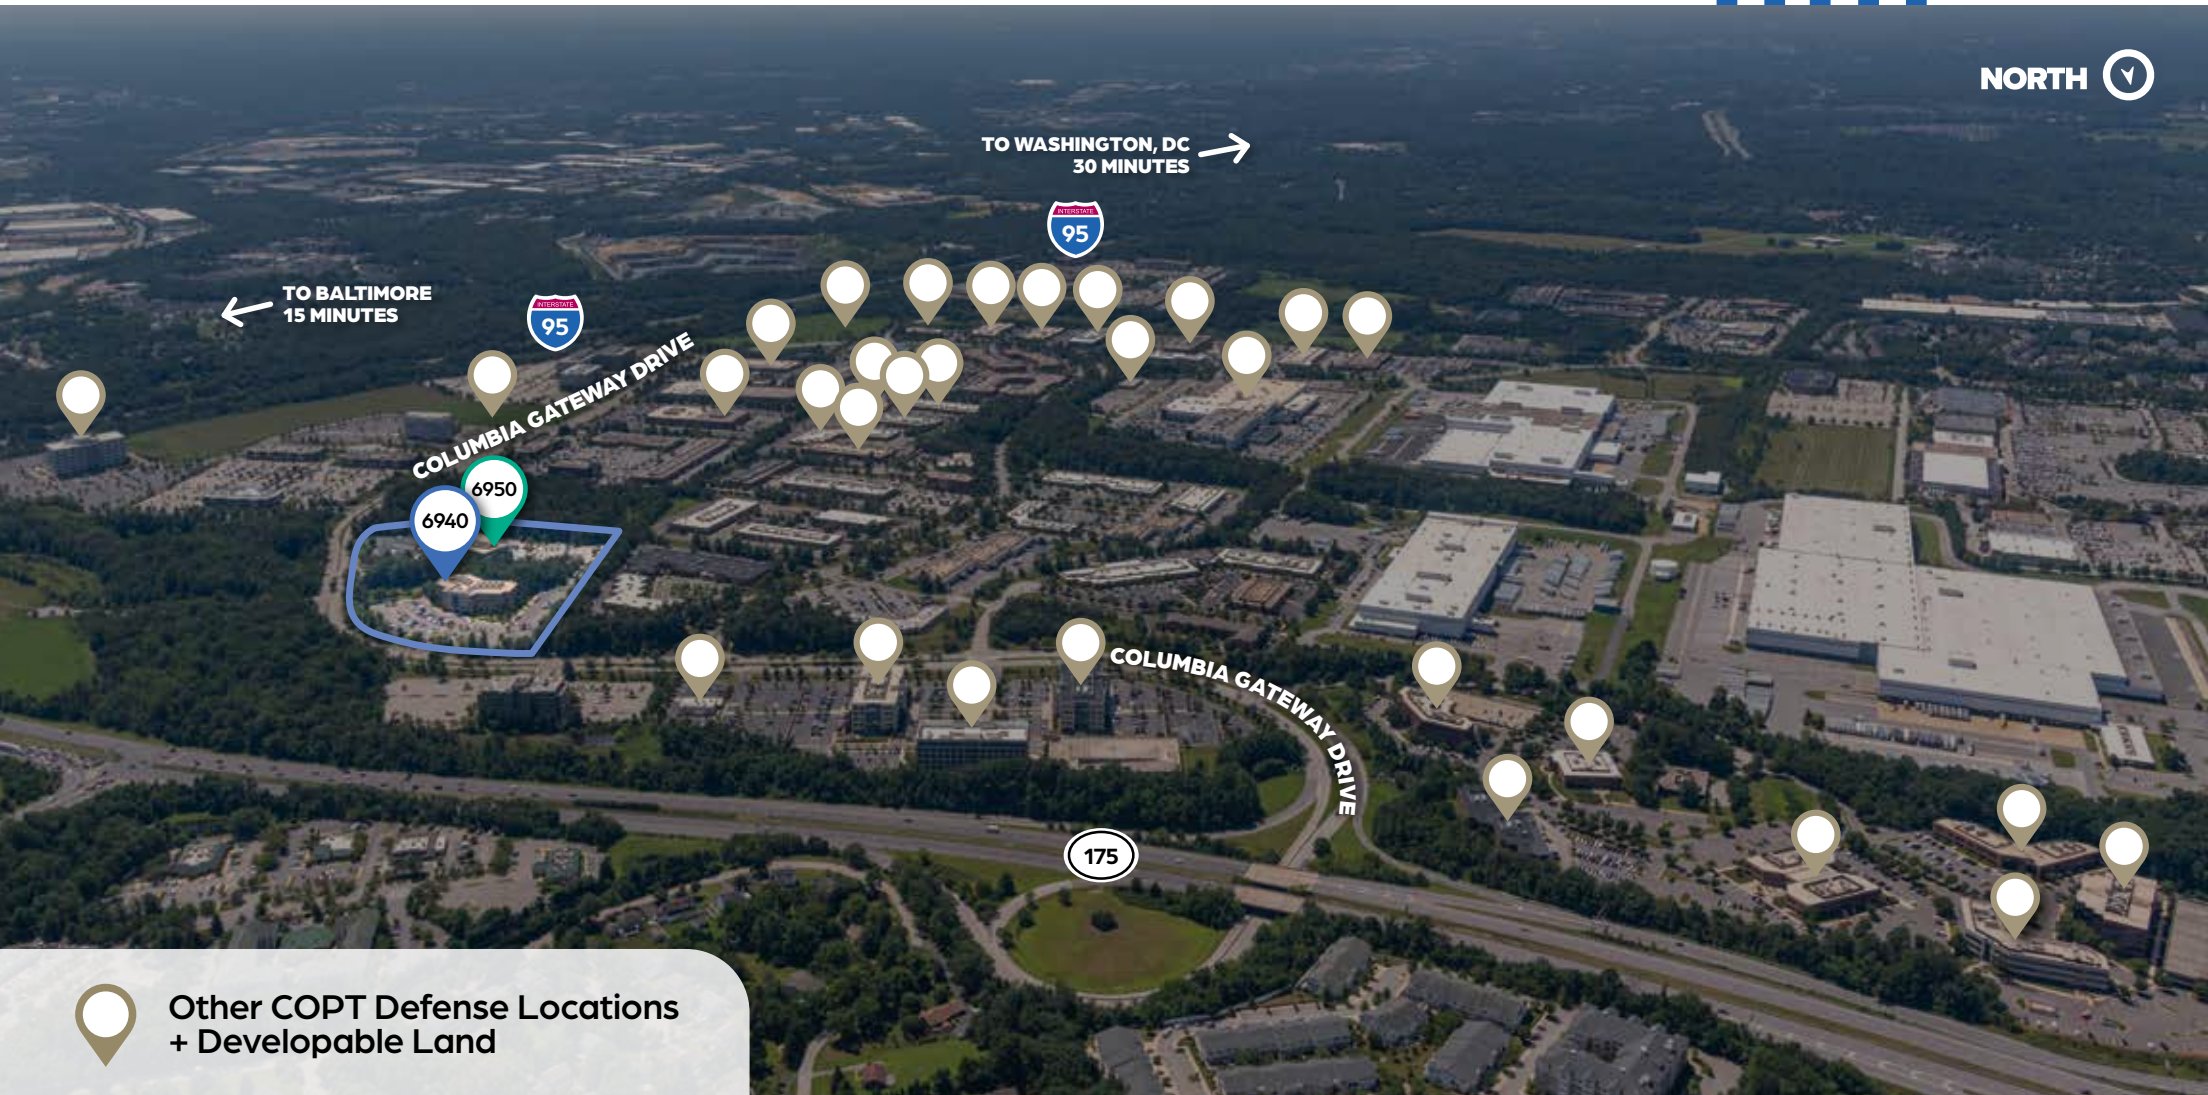

# Columbia Gateway: Strategic Location

Situated Between Baltimore + Washington, DC  
Directly Adjacent to I-95 // 7 Miles to Fort Meade

Annapolis  
25 minutes

Bethesda  
30 minutes

BWI Airport  
12 minutes

## Shopping

- Advance Auto Parts
- Ashley Furniture
- AT&T
- Auto Zone
- Bed Bath & Beyond
- Best Buy
- BJ's
- Big Lots
- Bob's Discount Furniture
- Carter's
- Destination XL
- DICK'S Sporting Goods
- DSW
- Ethan Allen
- Game Stop
- Golf Galaxy
- Haverty's
- Hobby Lobby
- Home Depot
- Homegoods
- Jo-Ann Fabric
- Lane Bryant
- Lowe's Home Improvement

# Columbia Gateway Aerial View

2.5M SF // 30 Buildings // 2 Development Sites (290,000+ SF)

Other COPT Defense Locations  
+ Developable Land

# Soundtrack Neighborhood

6940 + 6950 Columbia Gateway Drive