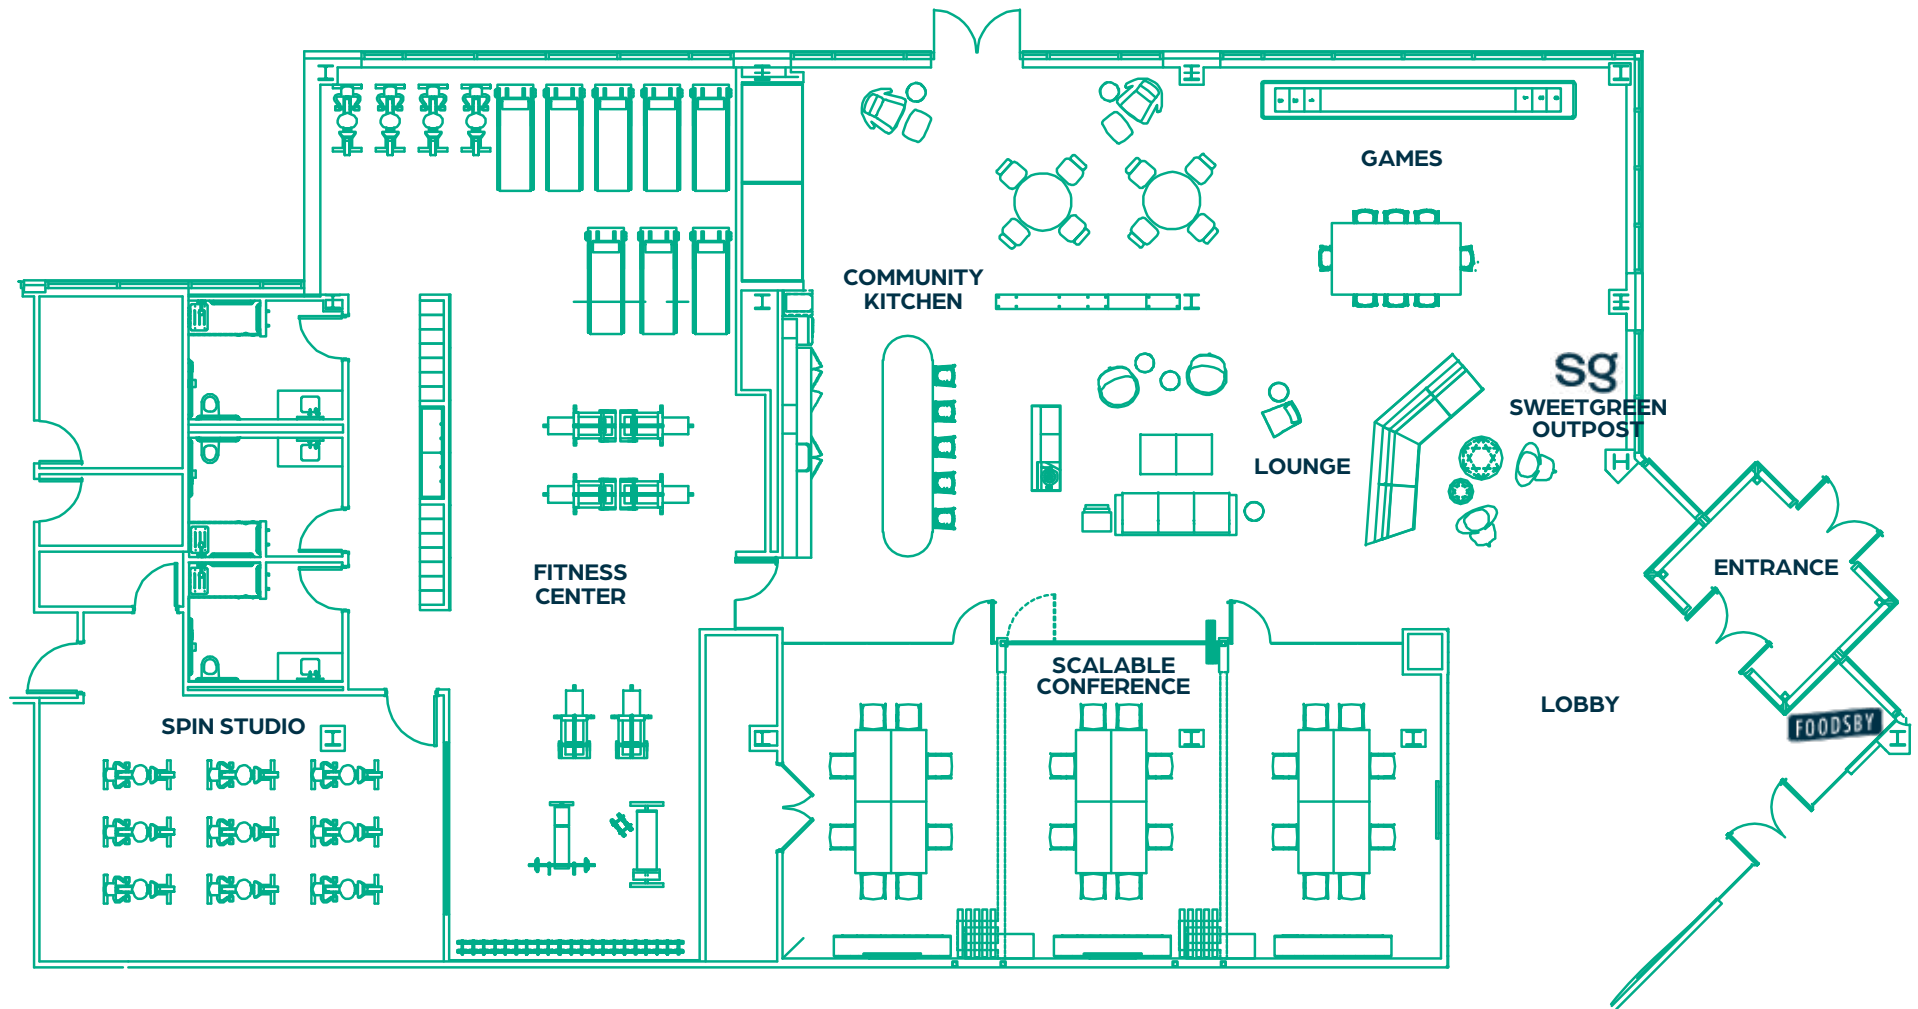

# Cassette: Games + Lounge

6940 Columbia Gateway Drive

# Cassette: Golf Simulator

6940 Columbia Gateway Drive

# Swing on Into Record Room

6950 Columbia Gateway Drive

# Record Room: Amenity Plan

6950 Columbia Gateway Drive