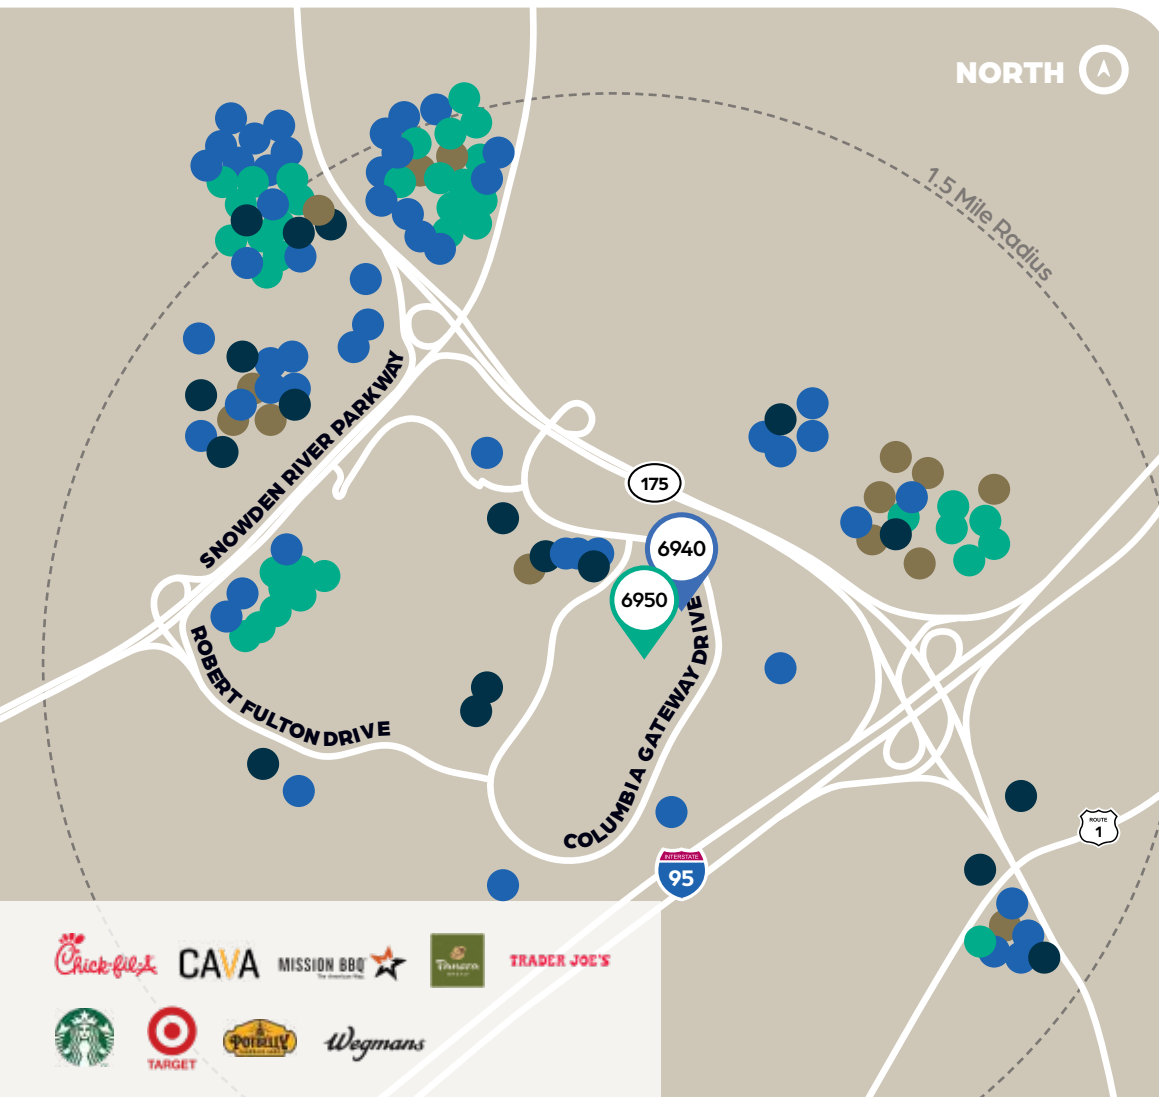

Situated Between Baltimore + Washington, DC
Directly Adjacent to I-95 // 7 Miles to Fort Meade

Annapolis
25 minutes

Bethesda
30 minutes

BWI Airport
12 minutes

College Park
25 minutes

Downtown
Columbia
10 minutes

Fort Meade
15 minutes

Frederick
45 minutes

Inner Harbor
16 minutes

Johns Hopkins
APL
12 minutes

The Pentagon
40 minutes

Savage
MARC Station
10 minutes

Towson
35 minutes

Surrounding Amenities

70 restaurants // 7 hotels // 1.5 mile radius

80+
All Within
1.5 Mile
Radius

Restaurants / Fast Casual

- Abby's Gourmet Deli
- AIDA Bistro
- Bertucci's
- Bibi Cafeteria
- BJ's Restaurant & Brewhouse
- Bob Evans
- Buffalo Wild Wings
- BurgerFi
- CAVA
- Chick-Fil-A
- Chipotle
- Cinco de Mayo
- Columbia Ale House
- Dunkin'
- Famous Dave's
- First Watch Café
- Five Guys
- Flavors of India
- Frisco Tap House
- Glenwood's
- The Greene Turtle
- IHOP
- Jae's Deli
- Jerry's Subs & Pizza
- Jersey Mike's
- Jimmy John's
- La Madeleine Bakery & Café
- Long Horn Steakhouse
- Maiwand Kabob
- Mango Grove
- McDonald's
- Mission BBQ
- Nalley Fresh
- Neo Pizza & Taphouse
- Noodles & Co.
- Nottingham's Tavern
- Olive Garden
- Oracle Café
- Panda Express
- Panera Bread
- Potbelly Sandwich
- Qdoba
- Quickway Hibachi
- Red Lobster
- Red Robin
- Roggenart Bakery
- Rudy's Mediterranean Grill
- Silver Diner
- Smoothie King
- Starbucks

- Marshalls
- Michaels
- Nordstrom Rack
- Old Navy
- Ollie's Bargain Outlet
- Party City
- PETCO
- PetSmart
- REI
- Road Runner Sports
- Ross Dress for Less
- Staples
- Target
- Ulta
- Verizon
- Walmart