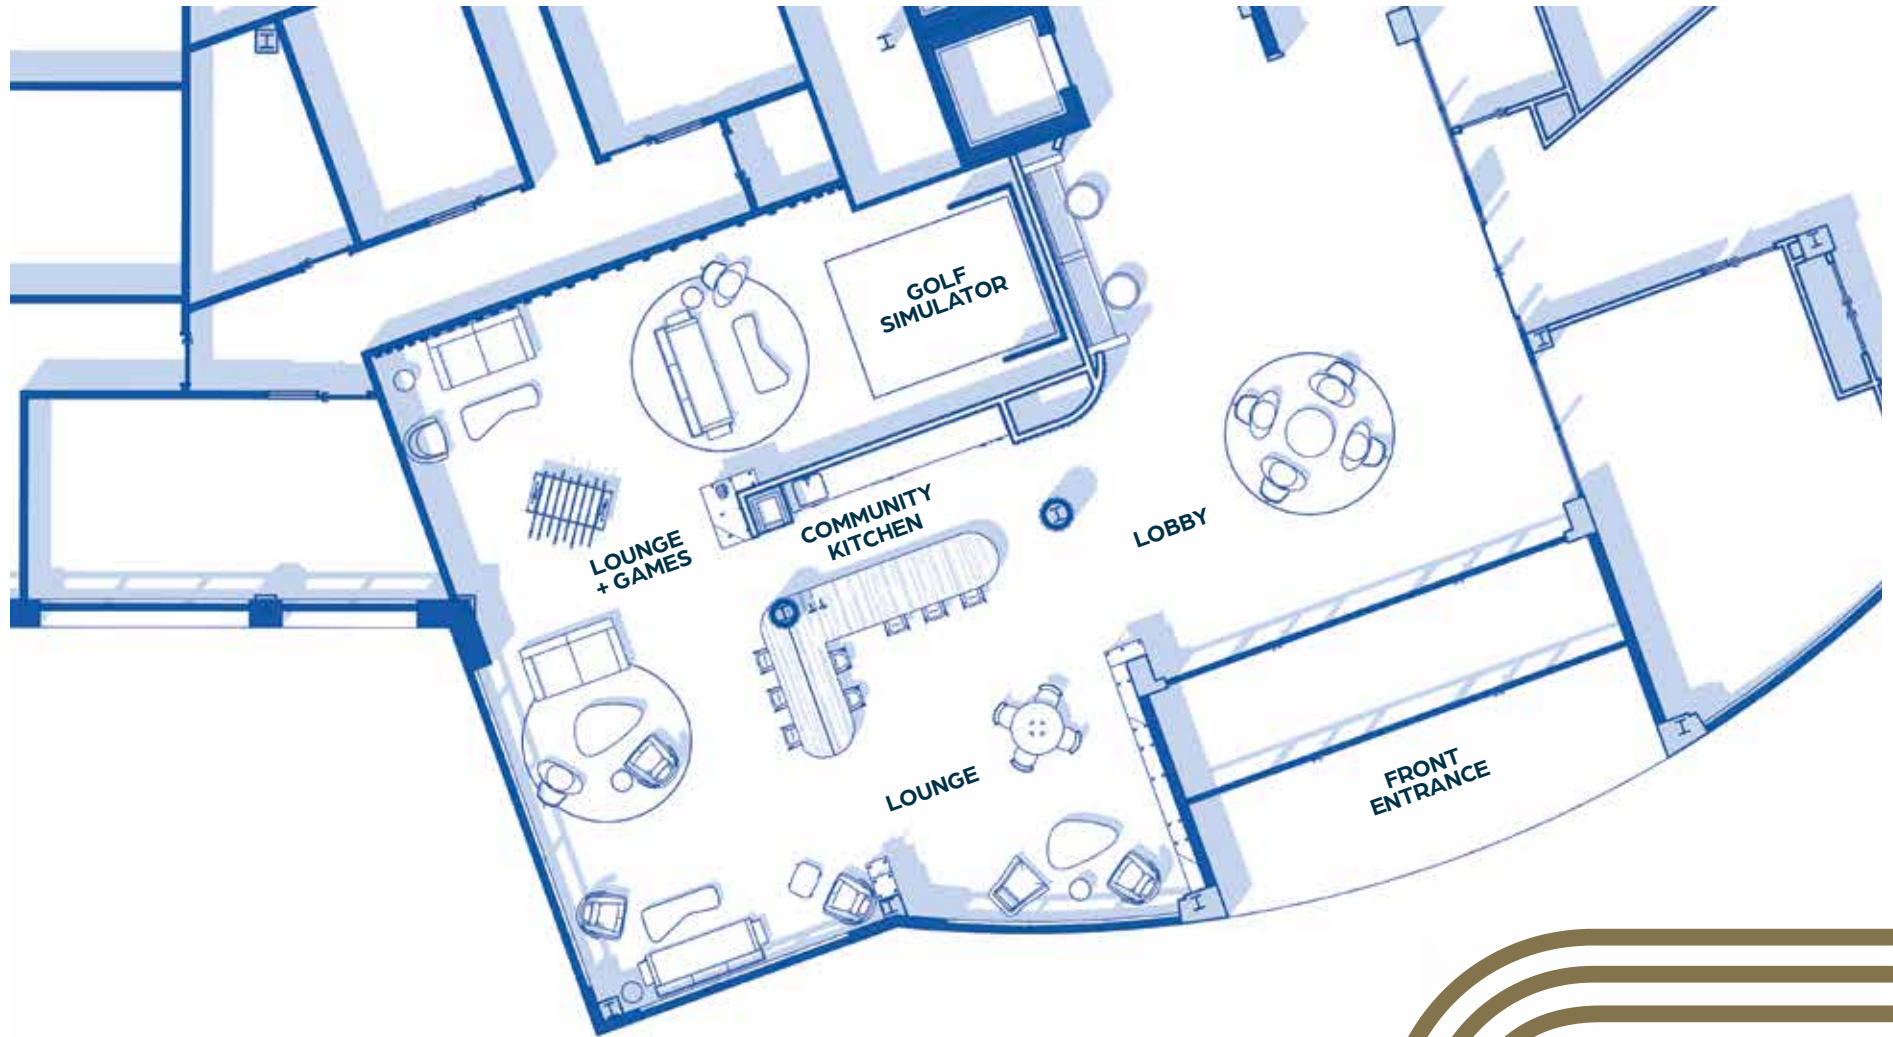

Connect

To A New Rhythm

Split up your workday flow with a few holes at the golf simulator or a round of pool—giving you the break you needed.

Boogie Over to Cassette

6940 Columbia Gateway Drive

Cassette: Amenity Plan

6940 Columbia Gateway Drive

Cassette: Community Kitchen

6940 Columbia Gateway Drive

Cassette: Lounge + Community Kitchen

6940 Columbia Gateway Drive

Cassette: Games + Lounge

6940 Columbia Gateway Drive

Cassette: Golf Simulator

6940 Columbia Gateway Drive

Swing on Into Record Room

6950 Columbia Gateway Drive

Record Room: Lounge + Community Kitchen

6950 Columbia Gateway Drive

Record Room: Scalable Conference Space

6950 Columbia Gateway Drive