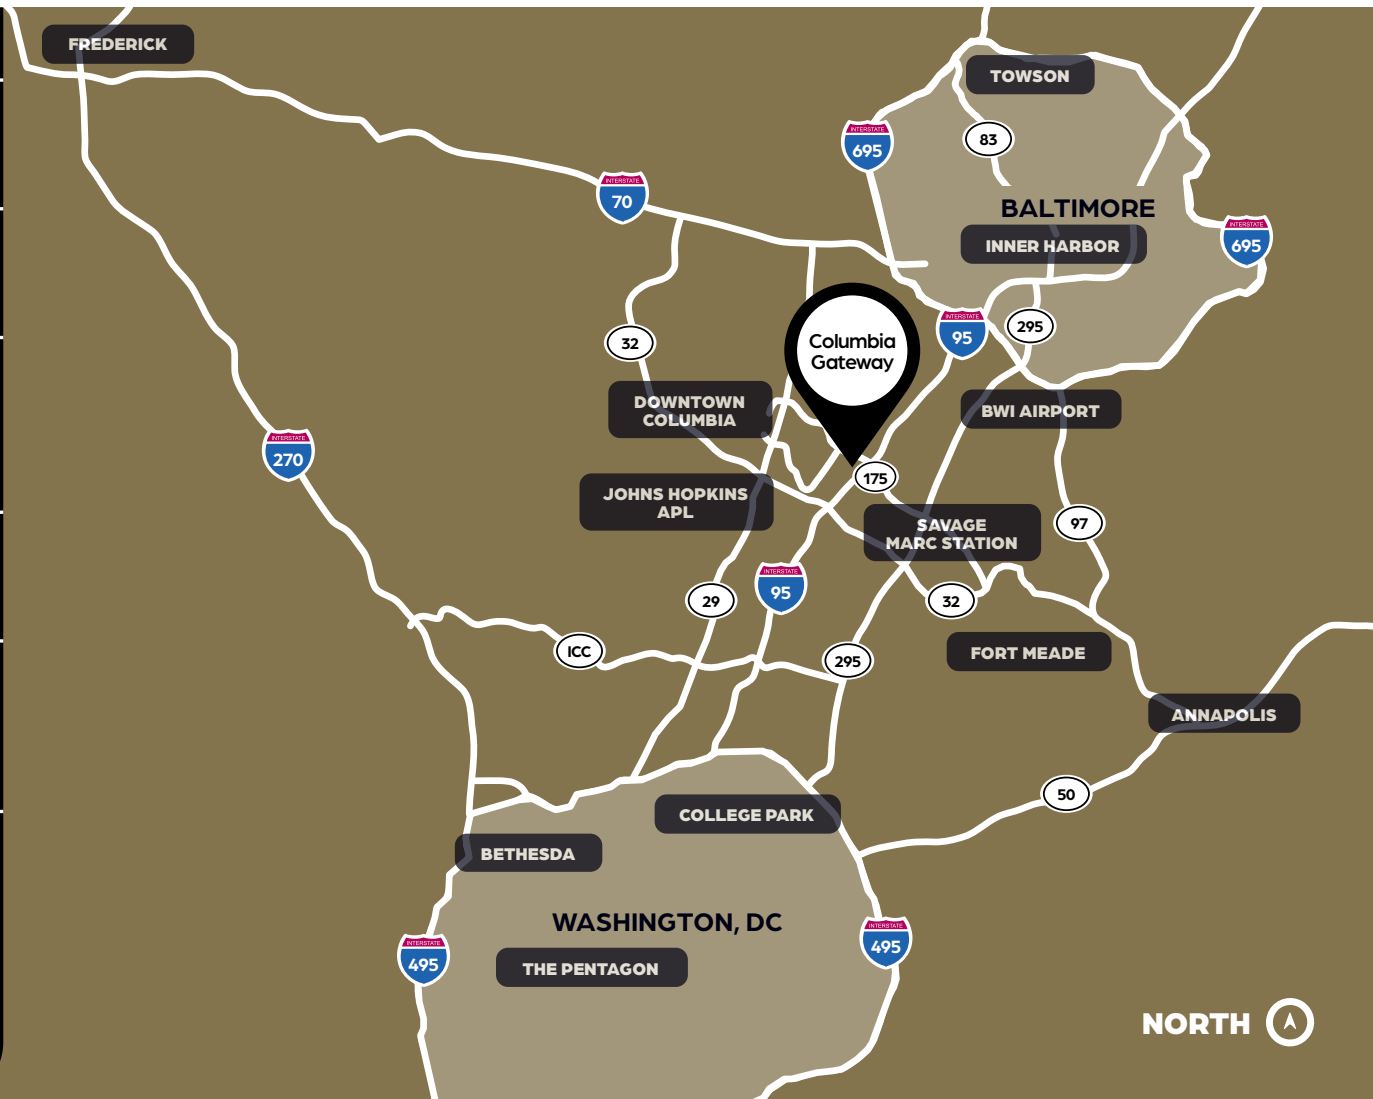

6940 + 6950
Columbia Gateway Drive
Columbia, Maryland

SOUNDTRACK

Connect to a New Rhythm

Welcome to Soundtrack—
A dynamic venue for companies
who desire a different #worklifestyle

Columbia Gateway: Strategic Location

Situated Between Baltimore + Washington, DC
Directly Adjacent to I-95 // 7 Miles to Fort Meade

Annapolis
25 minutes

Bethesda
30 minutes

BWI Airport
12 minutes

College Park
25 minutes

Downtown
Columbia
10 minutes

Fort Meade
15 minutes

Frederick
45 minutes

Inner Harbor
16 minutes

Johns Hopkins
APL
12 minutes

The Pentagon
40 minutes

Savage
MARC Station
10 minutes

Towson
35 minutes

Surrounding Amenities

70 restaurants // 7 hotels // 1.5 mile radius

80+
All Within
1.5 Mile
Radius

Restaurants / Fast Casual

- Abby's Gourmet Deli
- AIDA Bistro
- Bertucci's
- Bibi Cafeteria
- BJ's Restaurant & Brewhouse
- Bob Evans
- Buffalo Wild Wings
- BurgerFi
- CAVA
- Chick-Fil-A
- Chipotle
- Cinco de Mayo
- Columbia Ale House
- Dunkin'
- Famous Dave's
- First Watch Café
- Five Guys
- Flavors of India
- Frisco Tap House
- Glenwood's
- The Greene Turtle
- IHOP
- Jae's Deli
- Jerry's Subs & Pizza
- Jersey Mike's
- Jimmy John's
- La Madeleine Bakery & Café
- Long Horn Steakhouse
- Maiwand Kabob
- Mango Grove
- McDonald's
- Mission BBQ
- Nalley Fresh
- Neo Pizza & Taphouse
- Noodles & Co.
- Nottingham's Tavern
- Olive Garden
- Oracle Café
- Panda Express
- Panera Bread
- Potbelly Sandwich
- Qdoba
- Quickway Hibachi
- Red Lobster
- Red Robin
- Roggenart Bakery
- Rudy's Mediterranean Grill
- Silver Diner
- Smoothie King
- Starbucks