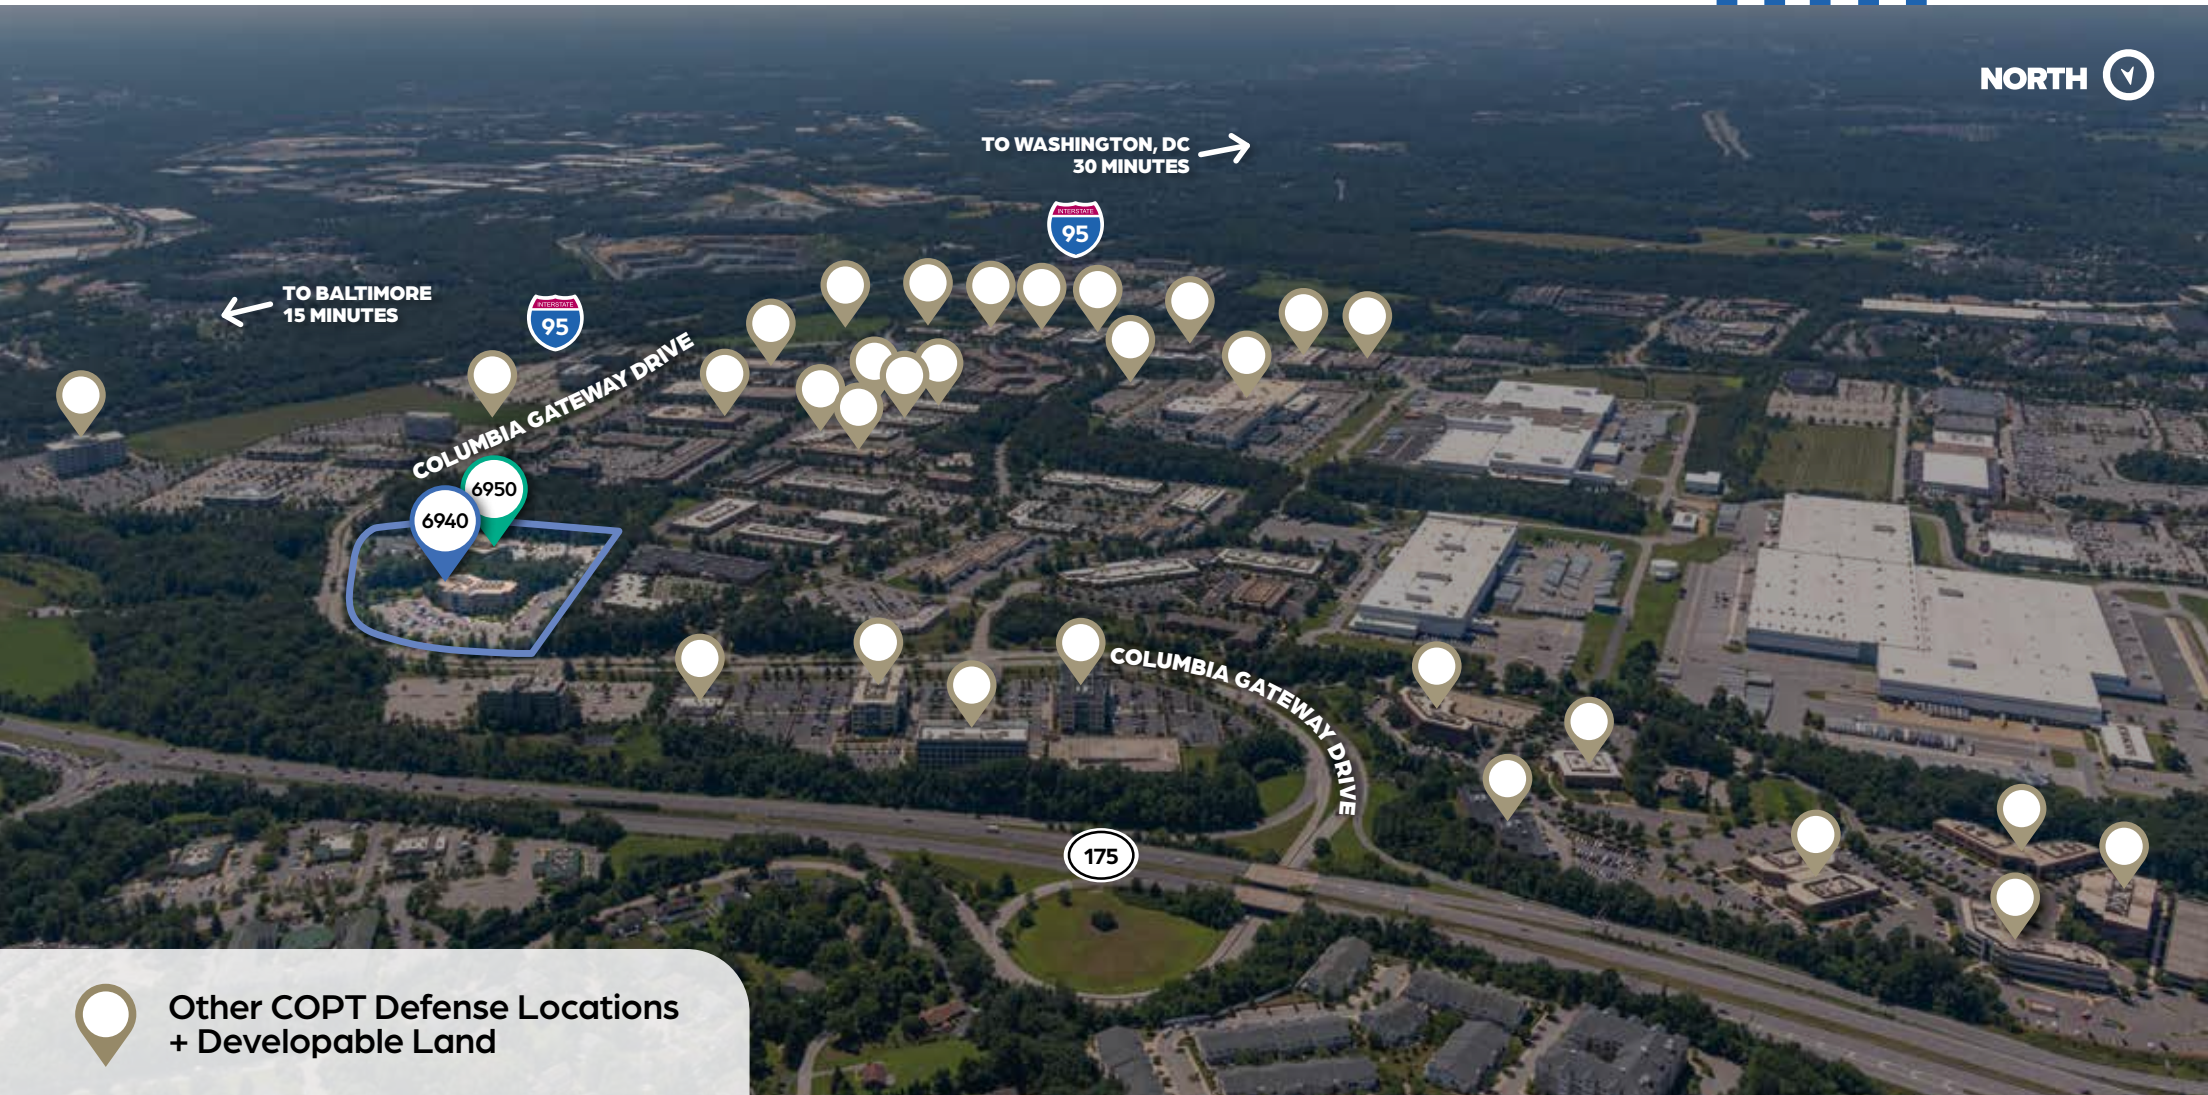

6940 + 6950
Columbia Gateway Drive
Columbia, Maryland

SOUNDTRACK

Connect to a New Rhythm

Welcome to Soundtrack—
A dynamic venue for companies
who desire a different #worklifestyle

Columbia Gateway: Strategic Location

Situated Between Baltimore + Washington, DC
Directly Adjacent to I-95 // 7 Miles to Fort Meade

Annapolis
25 minutes

Bethesda
30 minutes

BWI Airport
12 minutes

College Park
25 minutes

Downtown
Columbia
10 minutes

Fort Meade
15 minutes

Frederick
45 minutes

Inner Harbor
16 minutes

Johns Hopkins
APL
12 minutes

The Pentagon
40 minutes

Savage
MARC Station
10 minutes

Towson
35 minutes

Surrounding Amenities

Columbia Gateway Aerial View

2.5M SF // 30 Buildings // 2 Development Sites (290,000+ SF)

Other COPT Defense Locations
+ Developable Land

Soundtrack Neighborhood

6940 + 6950 Columbia Gateway Drive

Soundtrack Amenities